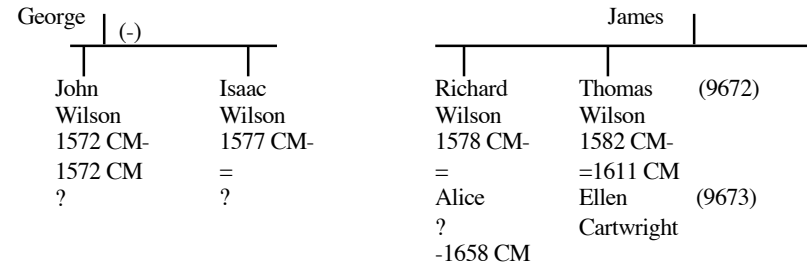

Thomas Rylance 1612-1656 CM
 =Elizabeth Frogge 1609-1674 CM- 1653 John Wilson inventory

Christopher
Rylance
1638 CM-1715 CM
=1659 Na
Jane
Wilson
c1640-1674 CM

Thomas
Wilson, gent
->1688
1682 deed with Randle
Sherwin jun. yeoman of
Rope, Cheshire
1684 Jane